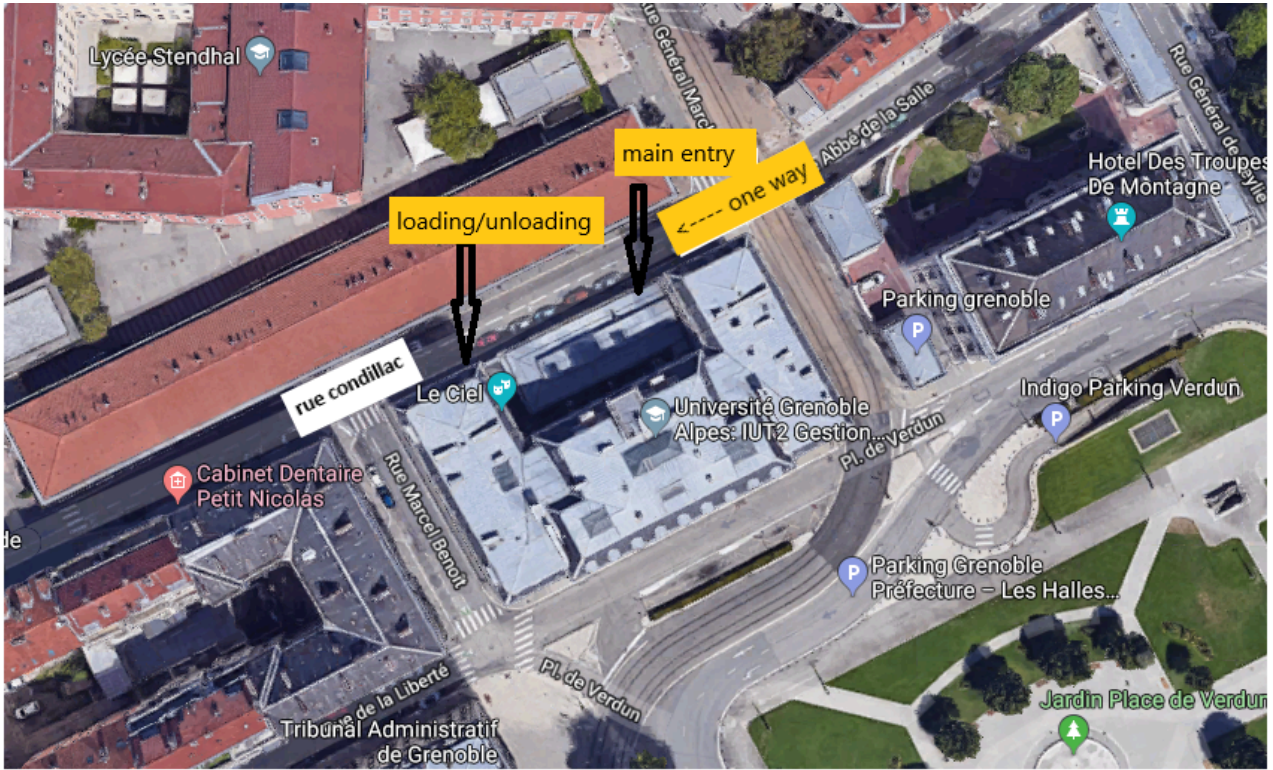

Sept 2024

LE CIEL

VENUE SPECS

2 RUE GÉNÉRAL MARCHAND - 38000 GRENOBLE - FRANCE

(load-in through rue Condillac)

Tel: +33 9 51 12 70 76

Venue manager, production + advancing:

Jonathan = regie@le-ciel.fr

Capacity: 175

Stage: Width = 8m (26ft) | Depth = 6m (20ft) | Height = 3.5m (12ft)

ACCESS

Unloading and access through rue Condillac

LIGHTS

- MA LIGHT Commander II 48/96 + 36x 3kW dimmer
- 26x PAR64
- 6x PAR Led Cameo Zenit Z120 G2
- 1x fog machine Magnum Hazer Martin 30W
- 1 screen 4x3 on stage background+ 1 VP LG HU70LS (hdmi cable)